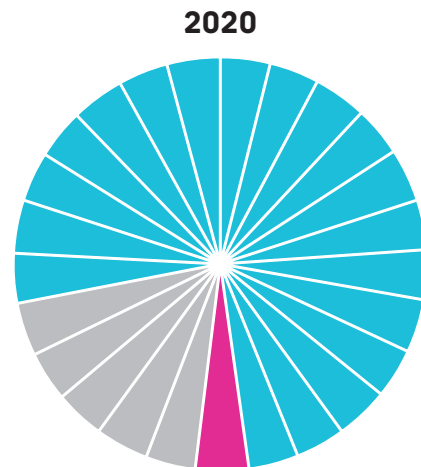

2020 COACHE Faculty Satisfaction Survey

Spring 2020 Pre Covid

COACHE Benchmarks

25 themes covering all aspects of Faculty Life

COHORT

110 COACHE Institutions

- **Strength:** FIU scored
 - **First or second** among peers
 - **In top 30%** of cohort

PEERS

George Mason University

University of Arizona

University of California, Davis

University of Central Florida

University of Texas, Austin

COACHE Results FIU Faculty Responding[^] = 46%

[^]Herbert Wertheim College of Medicine not included

- **5 Strengths**
- **2 Concerns***
 - Tenure Expectations
 - Tenure Policies

- **19 Strengths**
- **1 Concern***
 - Divisional Leadership: Deans

*Fifth of sixth among peers. In bottom of 30% cohort.